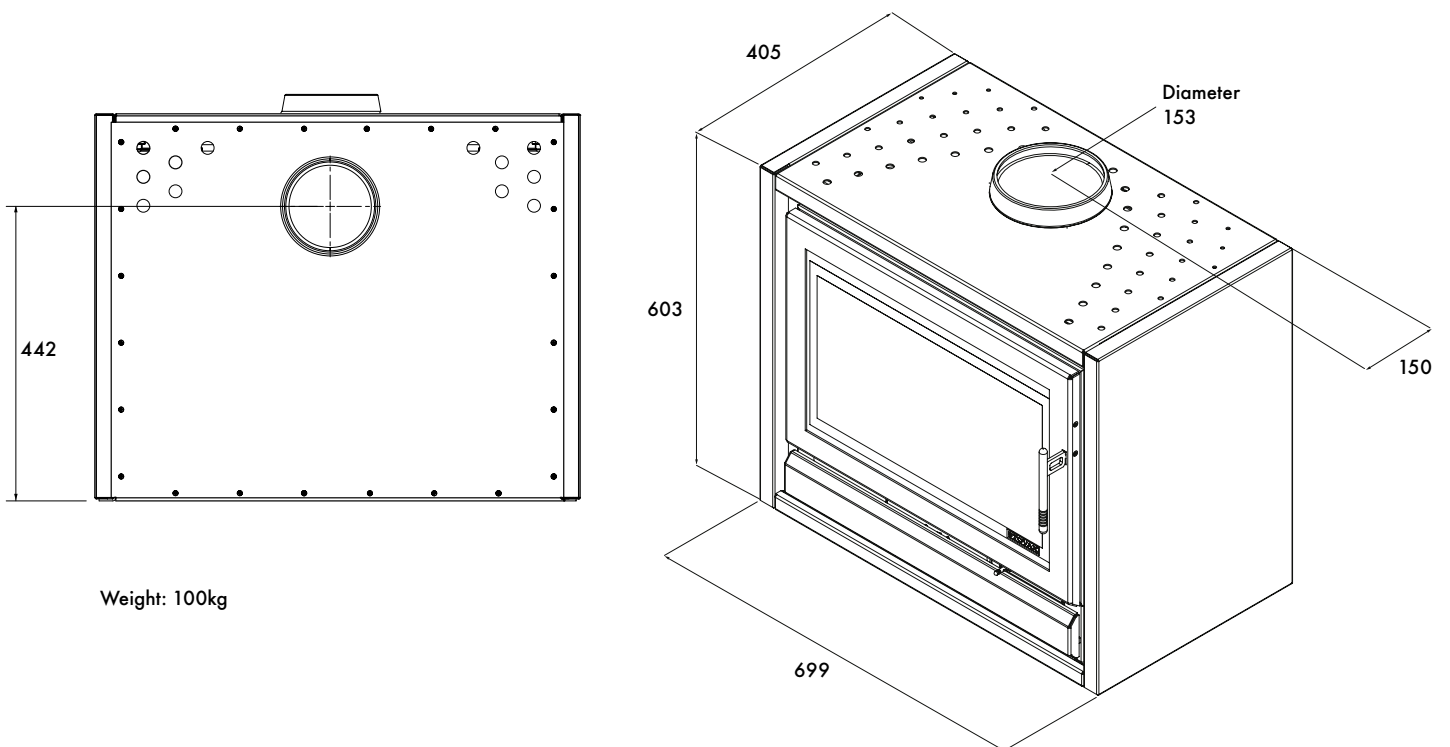

STOVAX

PRODUCT DIMENSIONS

IMPORTANT

The dimensional information given below is to assist you in your choice of appliance. It is not intended to provide all the information that may be required for installation purposes. This can be obtained from your retailer or by viewing/downloading the full installation manuals.

RIVA F66 FREESTANDING STOVE

Weight: 100kg

RIVA F66 PEDESTAL