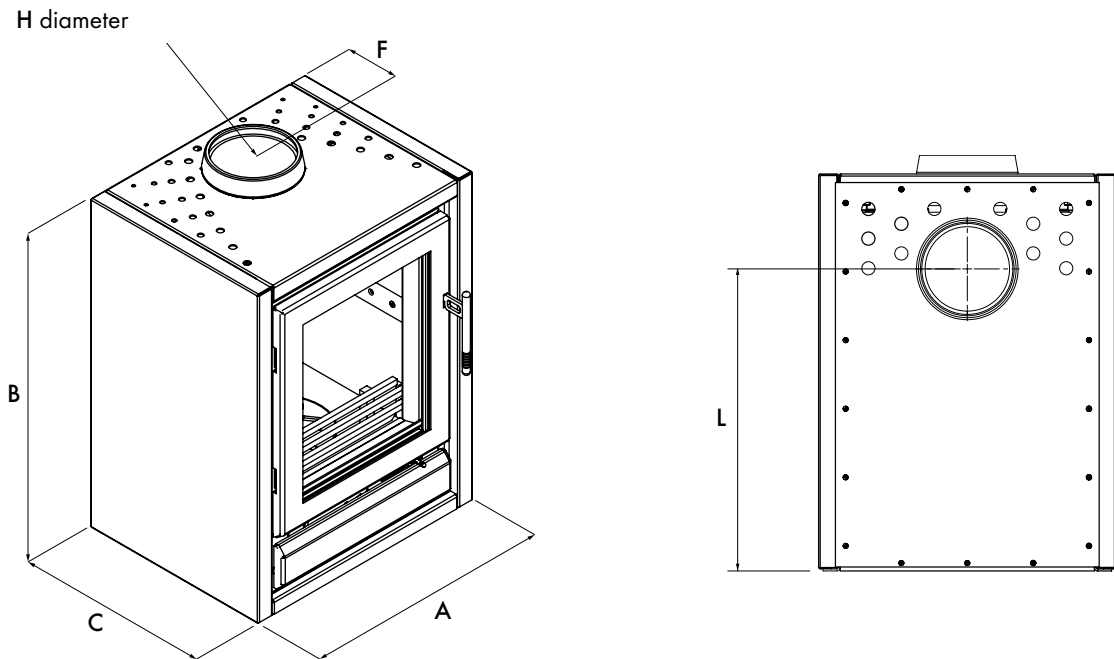

STOVAX

PRODUCT DIMENSIONS

IMPORTANT

The dimensional information given below is to assist you in your choice of appliance. It is not intended to provide all the information that may be required for installation purposes. This can be obtained from your retailer or by viewing/downloading the full installation manuals.

RIVA FREESTANDING STOVES

	Riva F40 Freestanding	Riva F76 Freestanding
A	451mm	783mm
B	602mm	663mm
C	355mm	409mm
F	119mm	145mm
H	128mm	153mm
L	458mm	480mm
weight	82kg	125kg