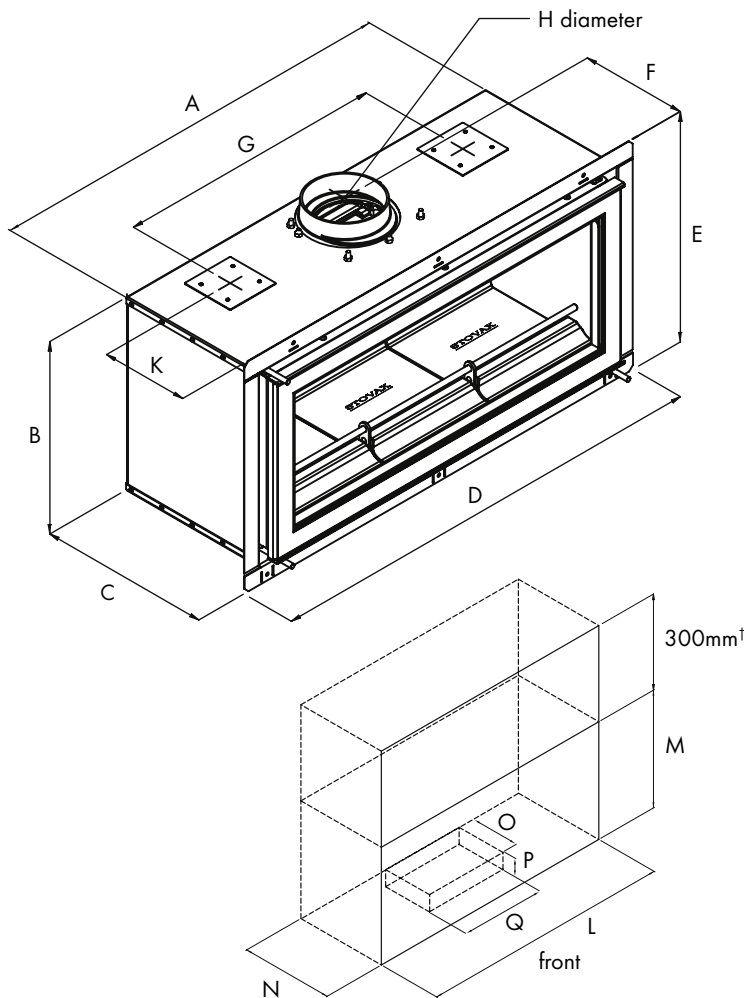

STOVAX

PRODUCT DIMENSIONS

IMPORTANT

The dimensional information given below is to assist you in your choice of appliance. It is not intended to provide all the information that may be required for installation purposes. This can be obtained from your retailer or by viewing/downloading the full installation manuals.

RIVA STUDIO

Opening Dimensions

† Extra height required when fitting Warm Air Ducting Kit.

FIRE DIMENSIONS (mm)

	Studio 1	Studio 2	Studio 3
A	745	950	1332
B	415	440	450
C	350	350	393
D	821	1019	1406
E	497	522	532
F	246	246	291
G	480	610	610/1010*
H	153	153	153
K	240	240	275
L	755	960	1342
M	425	450	460
N	355	355	405
O	100	115	115
P	25	25	25
Q	605	750	750
weight	88Kg	135Kg	206Kg

* Studio 1 & 2 models have 2 air duct outlets, whilst Studio 3 models have 4.

FRAME DIMENSIONS (mm)

	Studio 1			Studio 2			Studio 3		
	W	H	D	W	H	D	W	H	D
Profil	839	517	33	1039	542	33	1426	547	45
Steel	1203	567	3	1439	622	3	1926	647	3
Black Glass	1209	573	8	1445	628	8	1932	653	8
Ceramica Wave*	1480	665	19	1880	690	19	-	-	-

*Frame sizes are the same for all Ceramica Wave colour options